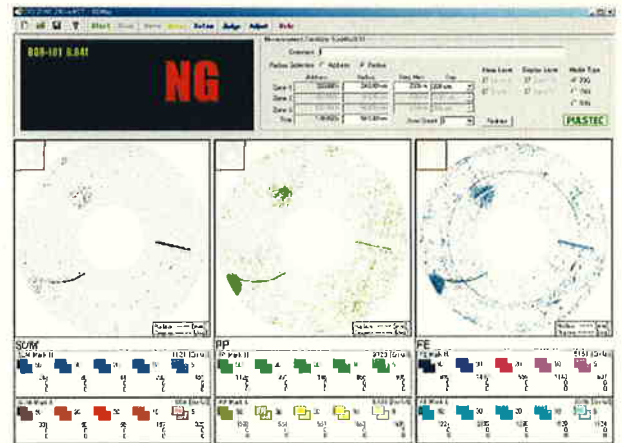

### Detect BD Media Defect

- BD-ROM\* (SL/DL)
- BD-R (SL/DL)
- BD-RE (SL/DL)

SUM·FE·P-P can be measured simultaneously.\*

\*FE·P-P measurement for ROM

Wide range of Mapping