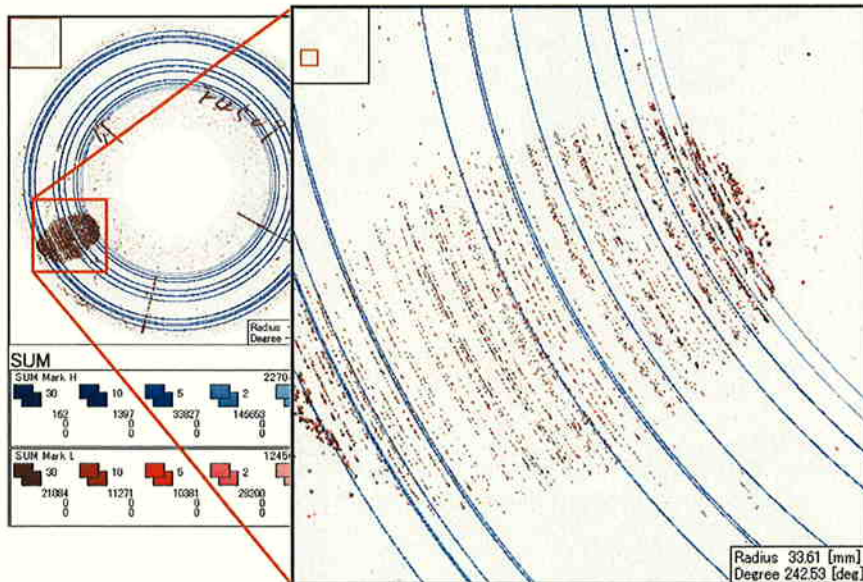

### Detect BD Media Defect

- BD-ROM\* (SL/DL)
- BD-R (SL/DL)
- BD-RE (SL/DL)

SUM·FE·P-P can be measured simultaneously.\*

\*FE·P-P measurement for ROM

Wide range of Mapping